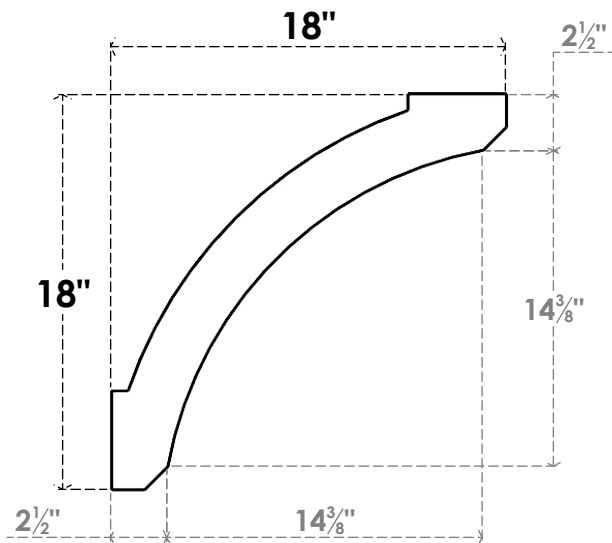

ITEM NUMBER: BRCPO030X18000X18000LFT

3"W X 18"D X 18"H LAFAYETTE ARCHITECTURAL GRADE PVC OPEN BRACE

SIDE PROFILE

FRONT PROFILE

ISOMETRIC

EKENA MILLWORK
2300 WEST MAIN ST.
CLARKSVILLE, TX 75426
TOLL FREE: 866-607-0453
WWW.EKENAMILLWORK.COM