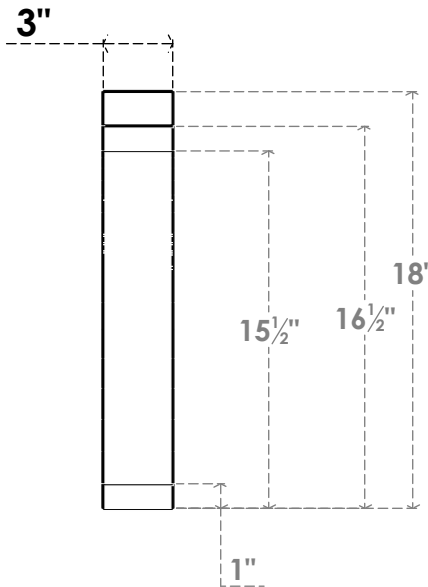

ITEM NUMBER: BRCPO030X18000X18000LFT

3"W X 18"D X 18"H LAFAYETTE ARCHITECTURAL GRADE PVC OPEN BRACE

SIDE PROFILE

FRONT PROFILE

ISOMETRIC

EKENA MILLWORK
2300 WEST MAIN ST.
CLARKSVILLE, TX 75426
TOLL FREE: 866-607-0453
WWW.EKENAMILLWORK.COM

NOTES

1. INSTALLATION TO BE COMPLETED IN ACCORDANCE WITH MANUFACTURER'S SPECIFICATIONS.
2. DRAWING MAY NOT BE TO SCALE
3. THIS DRAWING IS INTENDED FOR DESIGN AND PLANNING PURPOSES ONLY.
4. ALL INFORMATION CONTAINED HEREIN WAS CURRENT AT THE TIME OF DEVELOPMENT BUT MUST BE REVIEWED AND APPROVED BY THE PRODUCT MANUFACTURER TO BE CONSIDERED ACCURATE.
5. ARCHITECTURAL GRADE PVC PRODUCTS ARE MADE FROM EXPANDED CELLULAR PVC AND COME NATURALLY WHITE BUT MAY BE PAINTED