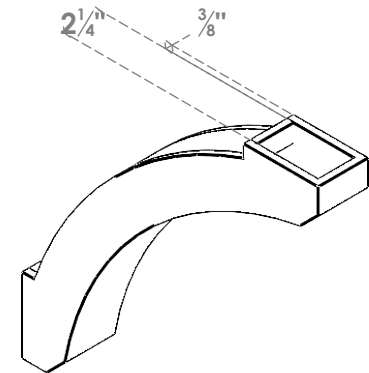

ITEM NUMBER: BRCPO030X18000X18000LFT

3"W X 18"D X 18"H LAFAYETTE ARCHITECTURAL GRADE PVC OPEN BRACE

SIDE PROFILE

FRONT PROFILE

ISOMETRIC

EKENA MILLWORK
2300 WEST MAIN ST.
CLARKSVILLE, TX 75426
TOLL FREE: 866-607-0453
WWW.EKENAMILLWORK.COM